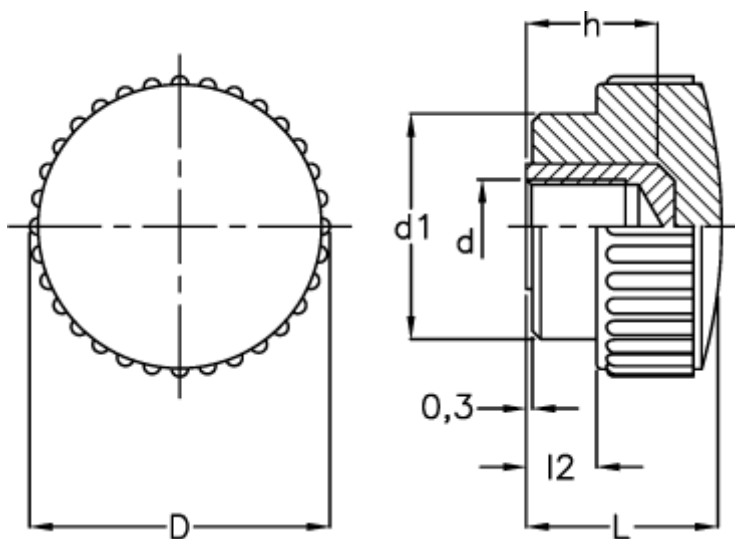

Data Sheet

Article number: 2302002401

Description: E+G Knurled grip knob
B.193/25 B-M6

Measures

D	= 26
d1	= 19
d 6H	= M6
h	= 10
L	= 18
l2	= 6